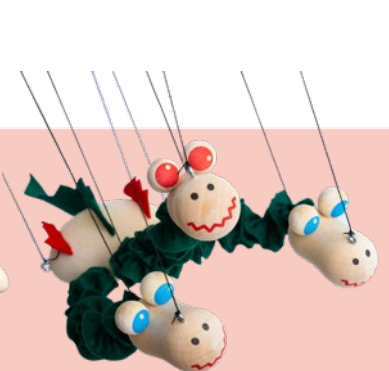

1615

1663

CLASSICAL PUPPETS 20 cm

Mašek - puppets and toys

444

408

402

410