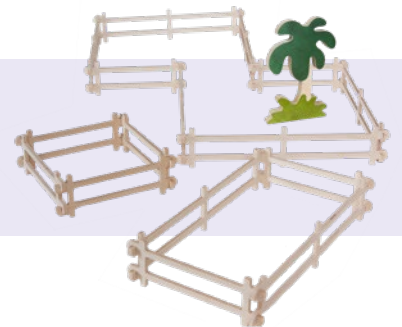

1461

1462

1459

1456

1457

1464

1463

LITTLE ZOO ANIMALS

4201

4209

4205

4220

Wooden little animals with colourful printing, accompanied with a wooden fence and trees.

Size: 10-19 cm

Material: birch plywood

Design: Emil Hauptmann