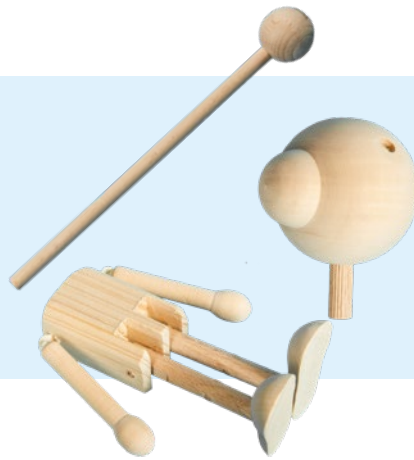

CREATIVE KITS

Mašek - puppets and toys

With this creative kit anybody can make ones own puppet. It contains things which are not easily handcrafted at home but still there is enough space for ones own creativity. The created puppet is controlled from above with a wooden bar.

Size without a bar: 16 cm

Size with a bar: 31 cm

Material: wood

Kit contents: head, body, control bar and various sewing patterns for clothing, instructions

11

13

12

FLEXIBLE TINY PEOPLE