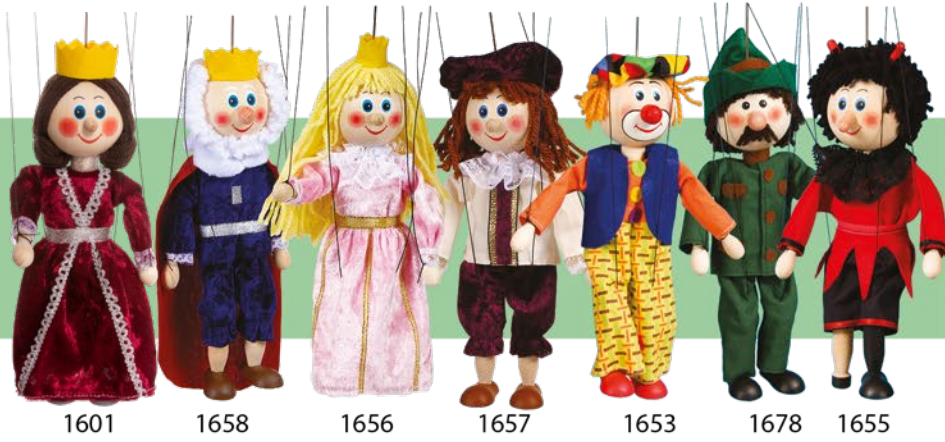

WOODEN PUPPETS 20 cm

Mašek - puppets and toys

1601 1658 1656 1657 1653 1678 1655