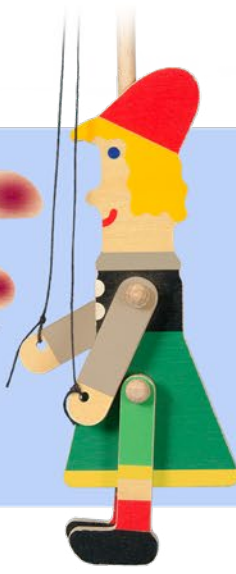

IMAGINATIVE PUPPETS

Mašek - puppets and toys

108

109

110

102

103

101

107

104

105

112

111

106

A wooden puppet with a creative design. It is constructed very easily – slim body, a control bar for holding, hands on two strings and flexible legs. Thanks to simple manipulating even little children can play with it. They are controlled from

above with a bar and two strings.

Size of a puppet without a bar: 15 cm

Size of a puppet with a bar: 25 cm

Material: wood