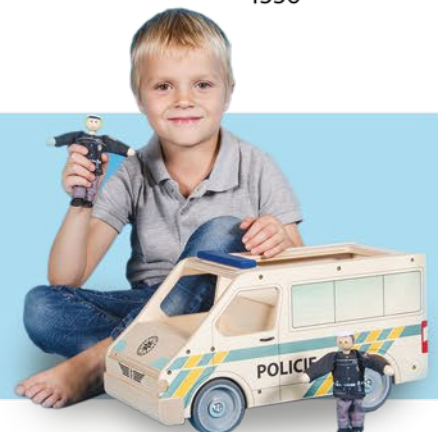

4343

4339

4338

CARS OF YOUR DREAMS

Mašek - puppets and toys

4399

Car of your dreams is a fair made, solid, wooden car with space for a driver and a passenger. There is a big storage space in the rear part which is accessible from the hole in the roof or from the back opening door. The car has perfect driveability thanks to high-quality rubber coated wheels.